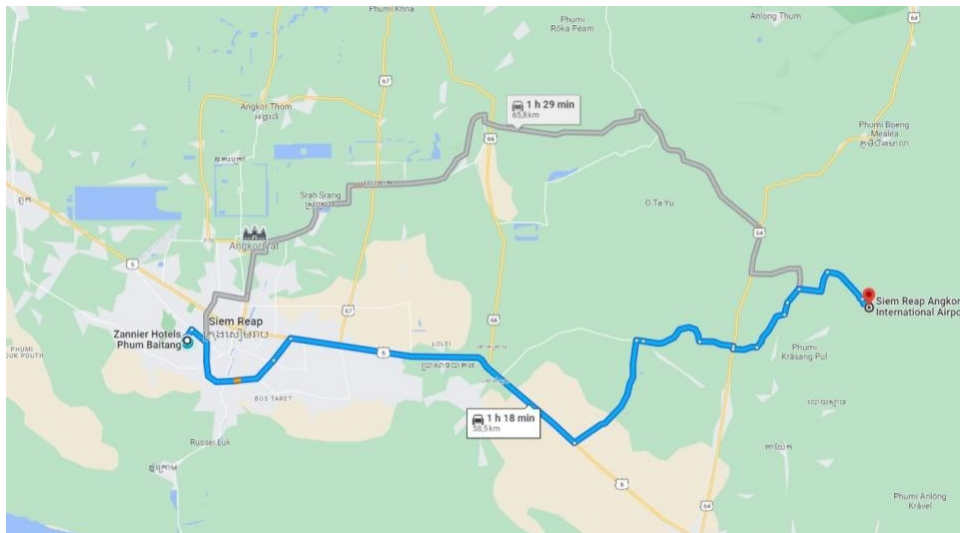

ROAD ITINERARY

HOW TO REACH ZANNIER HOTELS PHUM BAITANG

— **ADDRESS**

Zannier Hotels Phum Baitang
Neelka Way, Svay Dangcum,
17252 Siem Reap – Cambodia

— **GPS COORDINATES**

13°21'26.019"N, 103°49'40.216"E
Google Maps: [Zannier Hotels Phum Baitang](#)

— **ROUTE FROM SIEM REAP ANGKOR INTERNATIONAL AIRPORT**

[Route - Google Maps](#)

- Exit the airport following the main road for 12.5 km.
- Then turn right into NR64 for 190 m. Drive for 2.2 km then turn left.
- Continue straight all the way, until 8.1 km turn left.
- Drive along NR6 for about 30 km.
- Turn left in 550 m, go right into Nelka way for about 73 m.
- Turn right again towards Nelka way after 120 m.
- Finally, head northwest for 300 m to arrive at Zannier Hotels Phum Baitang.